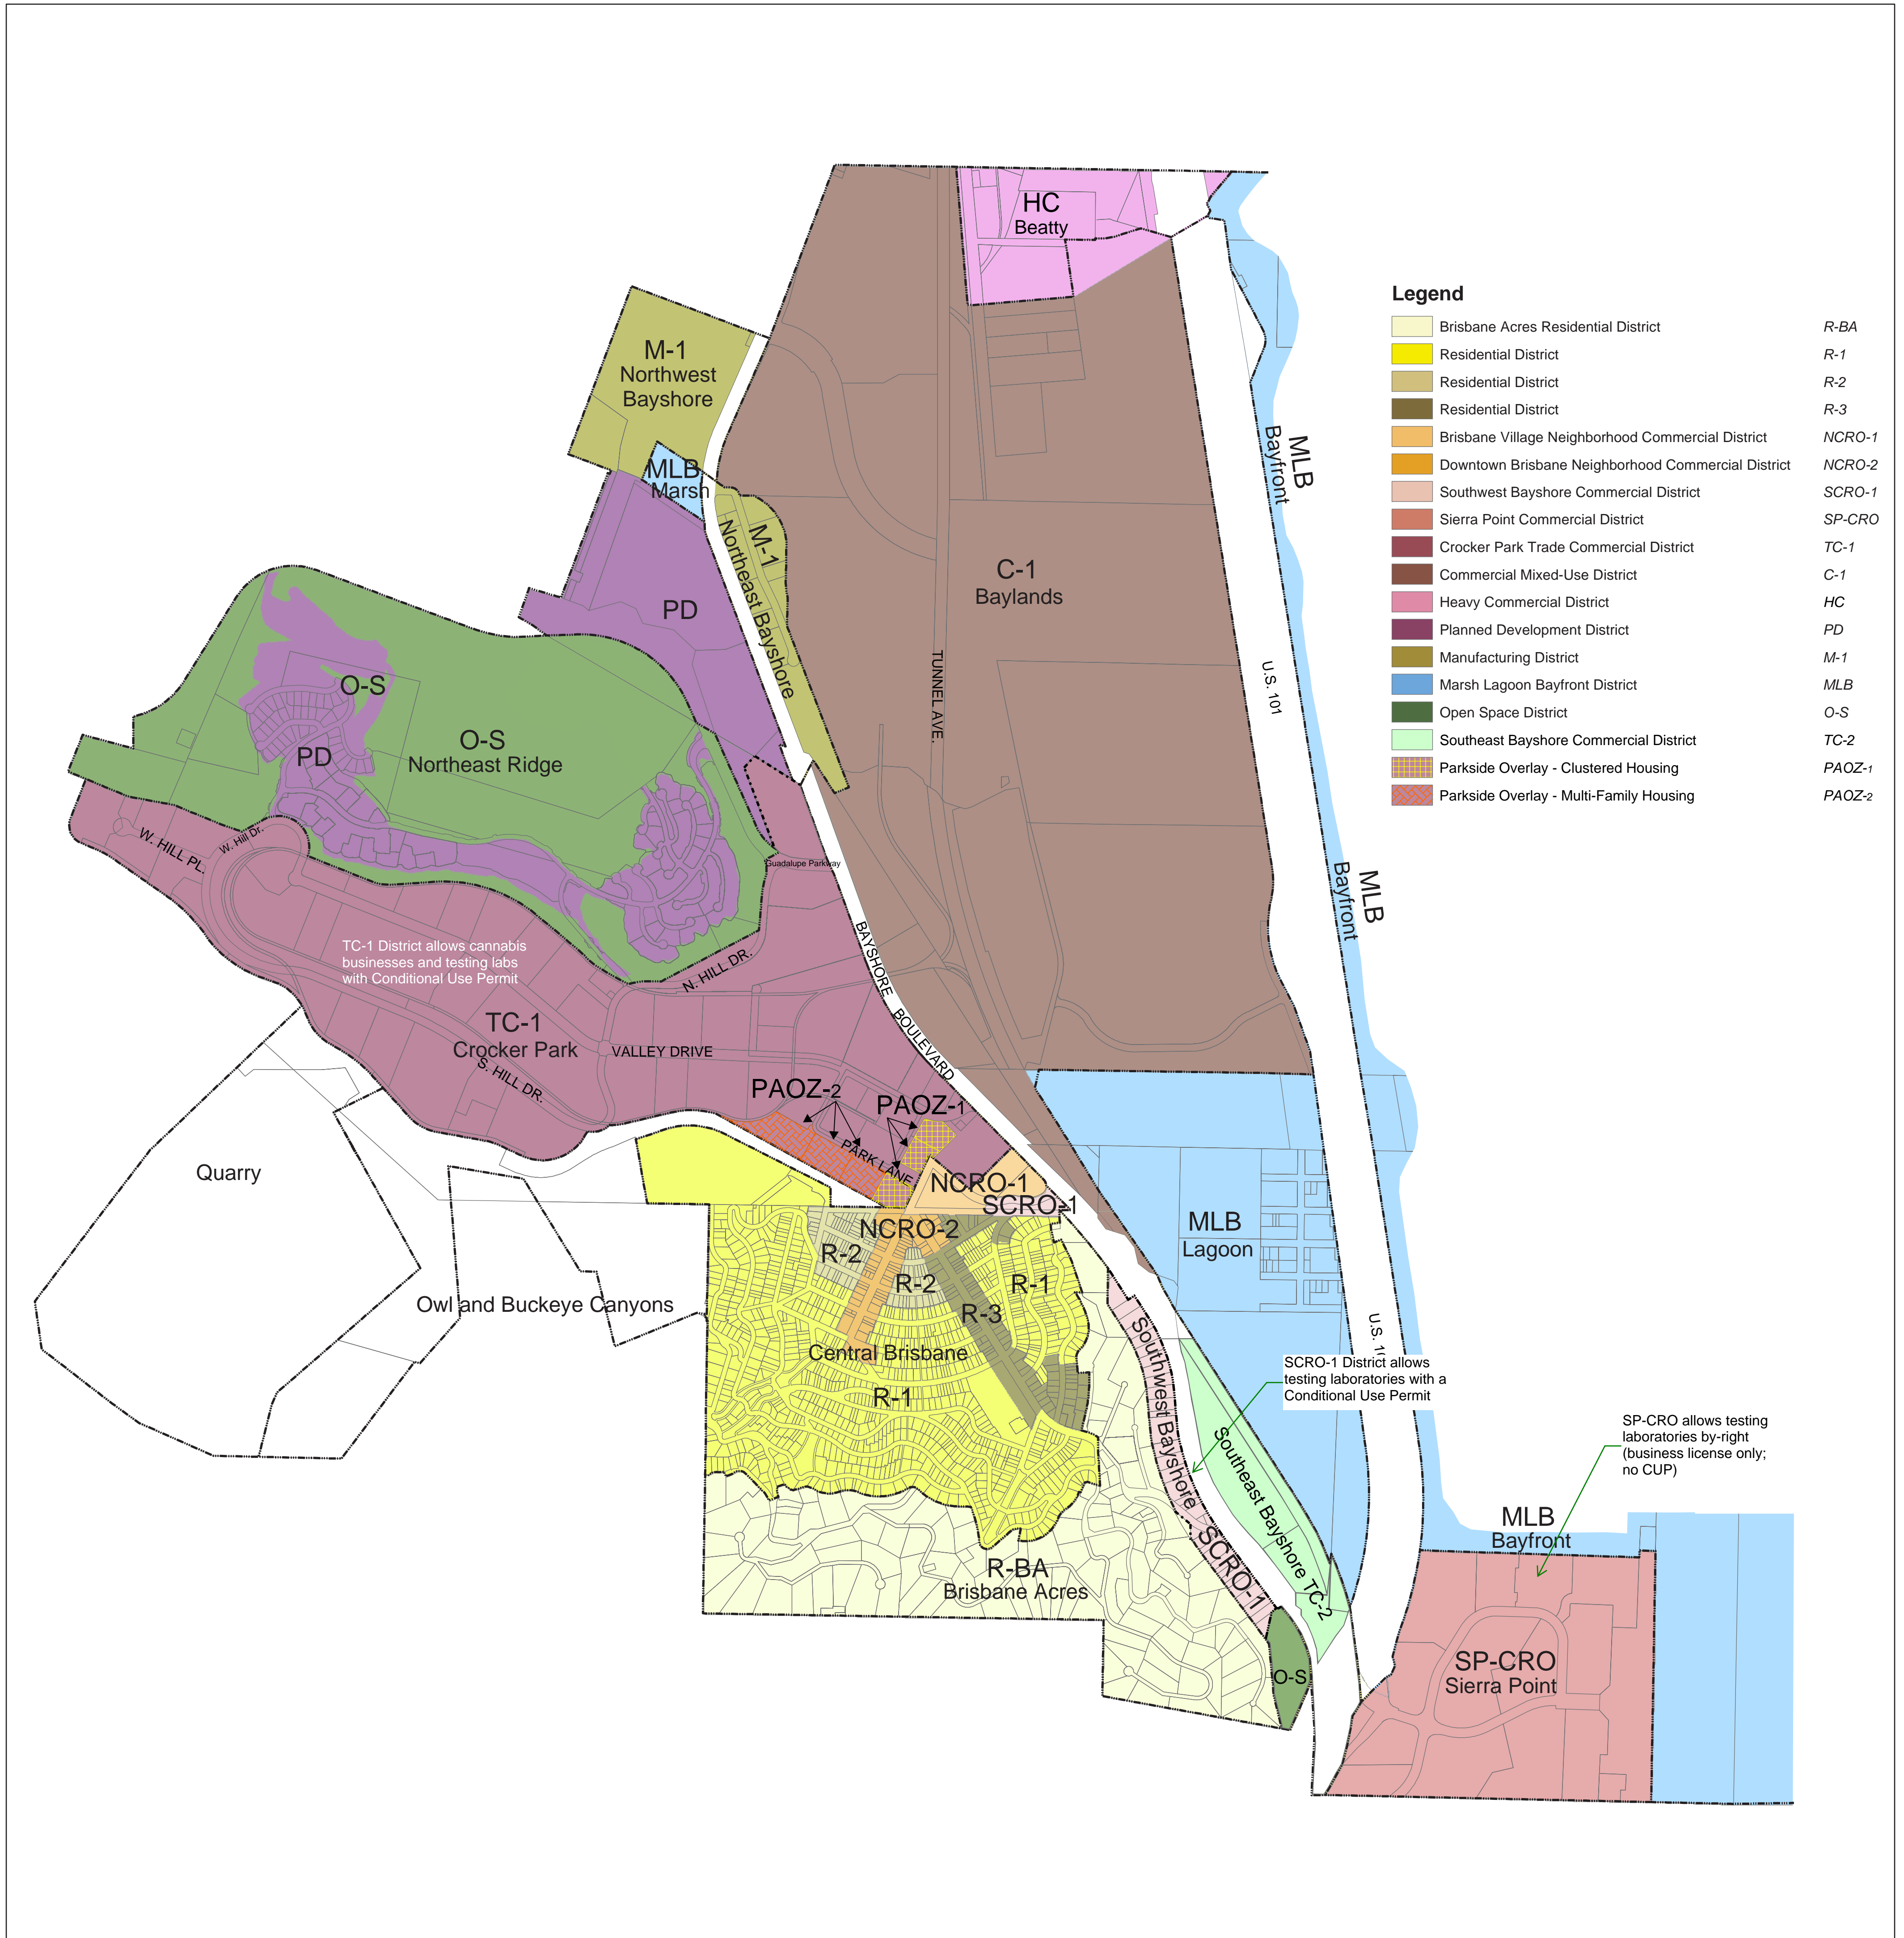

Zoning Map

City of Brisbane

LSA

0 0.125 0.25 0.5
MILES

Revised: May 16, 1988
Revised: May 29, 1992
Revised: April 1996
Revised: February 2000
Revised: February 2002
Revised: July 2003