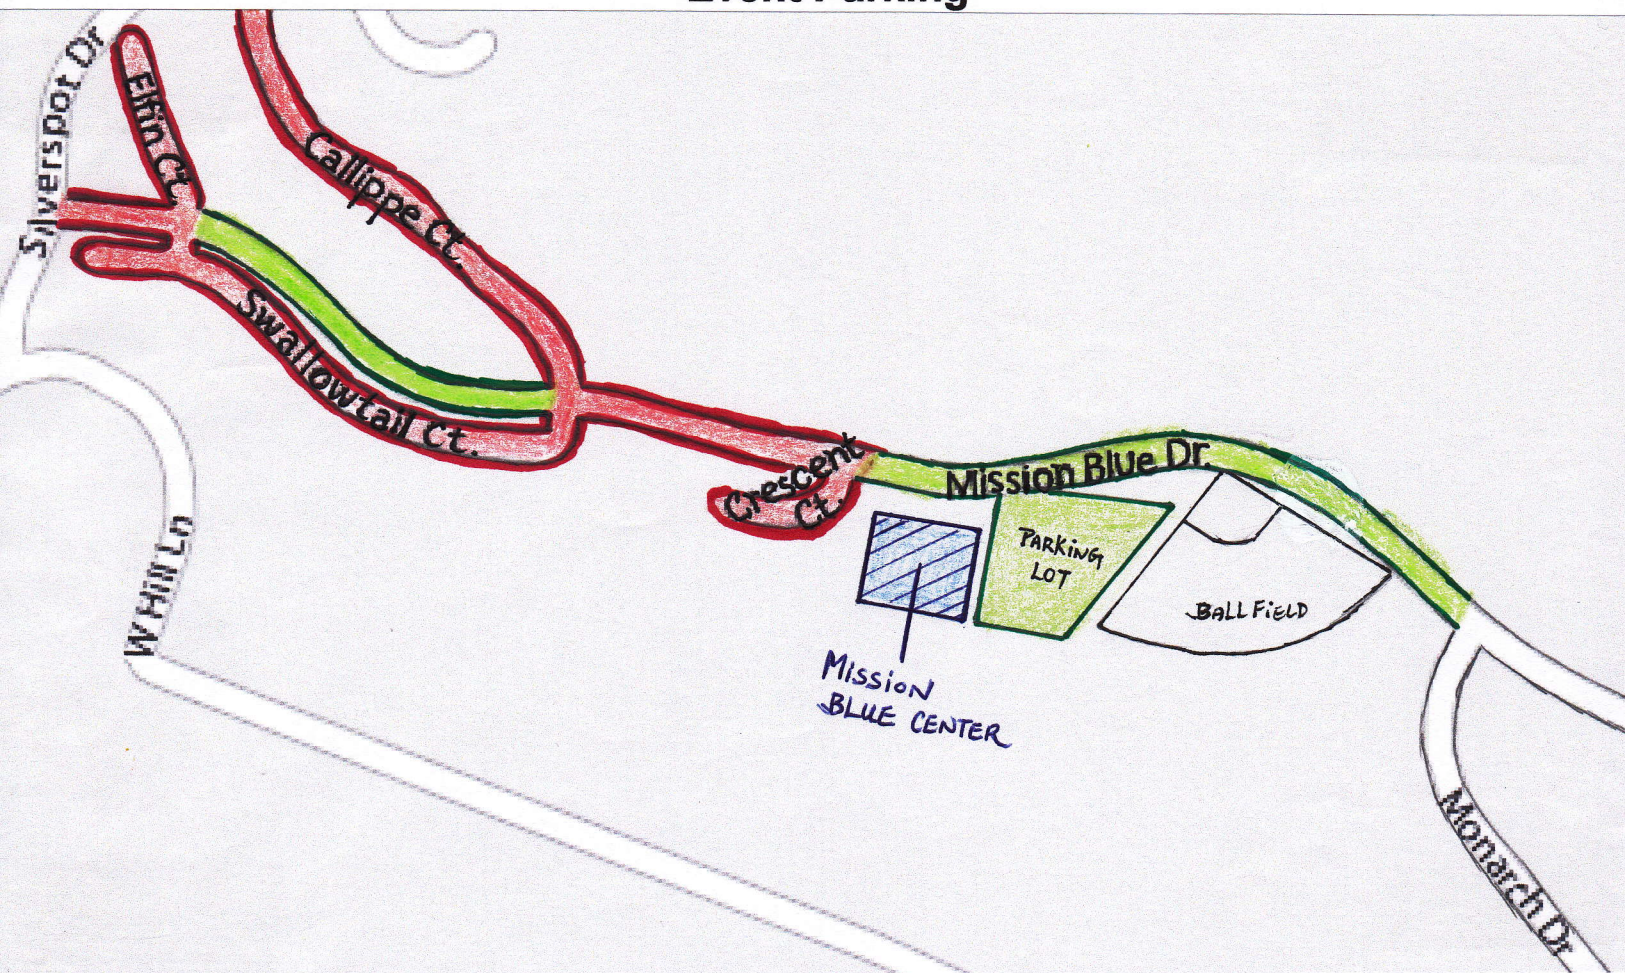

Mission Blue Center Event Parking

Park your vehicles in the **green areas** (see map above):

- Mission Blue Center Parking Lot.
- Street parking along Mission Blue Drive, designated by white striping.

Red areas are TOW-AWAY zones (see map above):

- Crescent Court, Swallowtail Court, Callippe Court and Elfin Court are private property. Unauthorized vehicles parked on these residential streets are subject to tow.

****Available parking may be limited. If possible, please carpool with other guests****