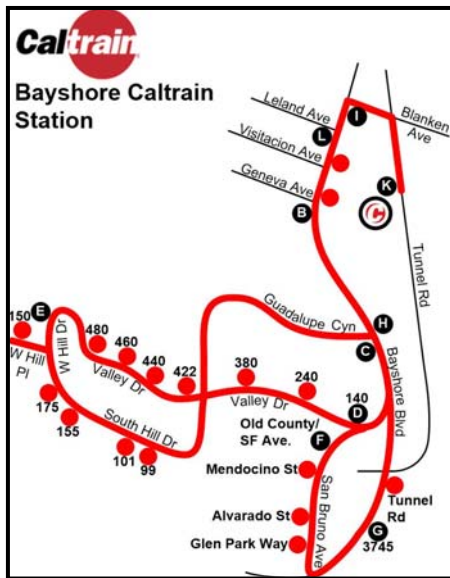

Bayshore/Brisbane Commuter Caltrain Shuttle

MONDAY – FRIDAY SERVICE
EFFECTIVE: April 10, 2017

We would like to thank the following entities for their financial contributions to the service:

Managed by:

- Bay Area Air Quality Management District
- City/County Association of Governments
- Peninsula Corridor Joint Powers Board
- San Mateo County Transportation Authority - Measure "A" Funds

Balboa BART Station: On Geneva North-West corner of Geneva & San Jose Avenue

Red Bold Italic: Drop off only.

Red Bold Italic: Drop off only.

NOTE: See the Brisbane/Crocker Park BART Shuttle schedule for additional afternoon-only connections to the Bayshore Caltrain Station.