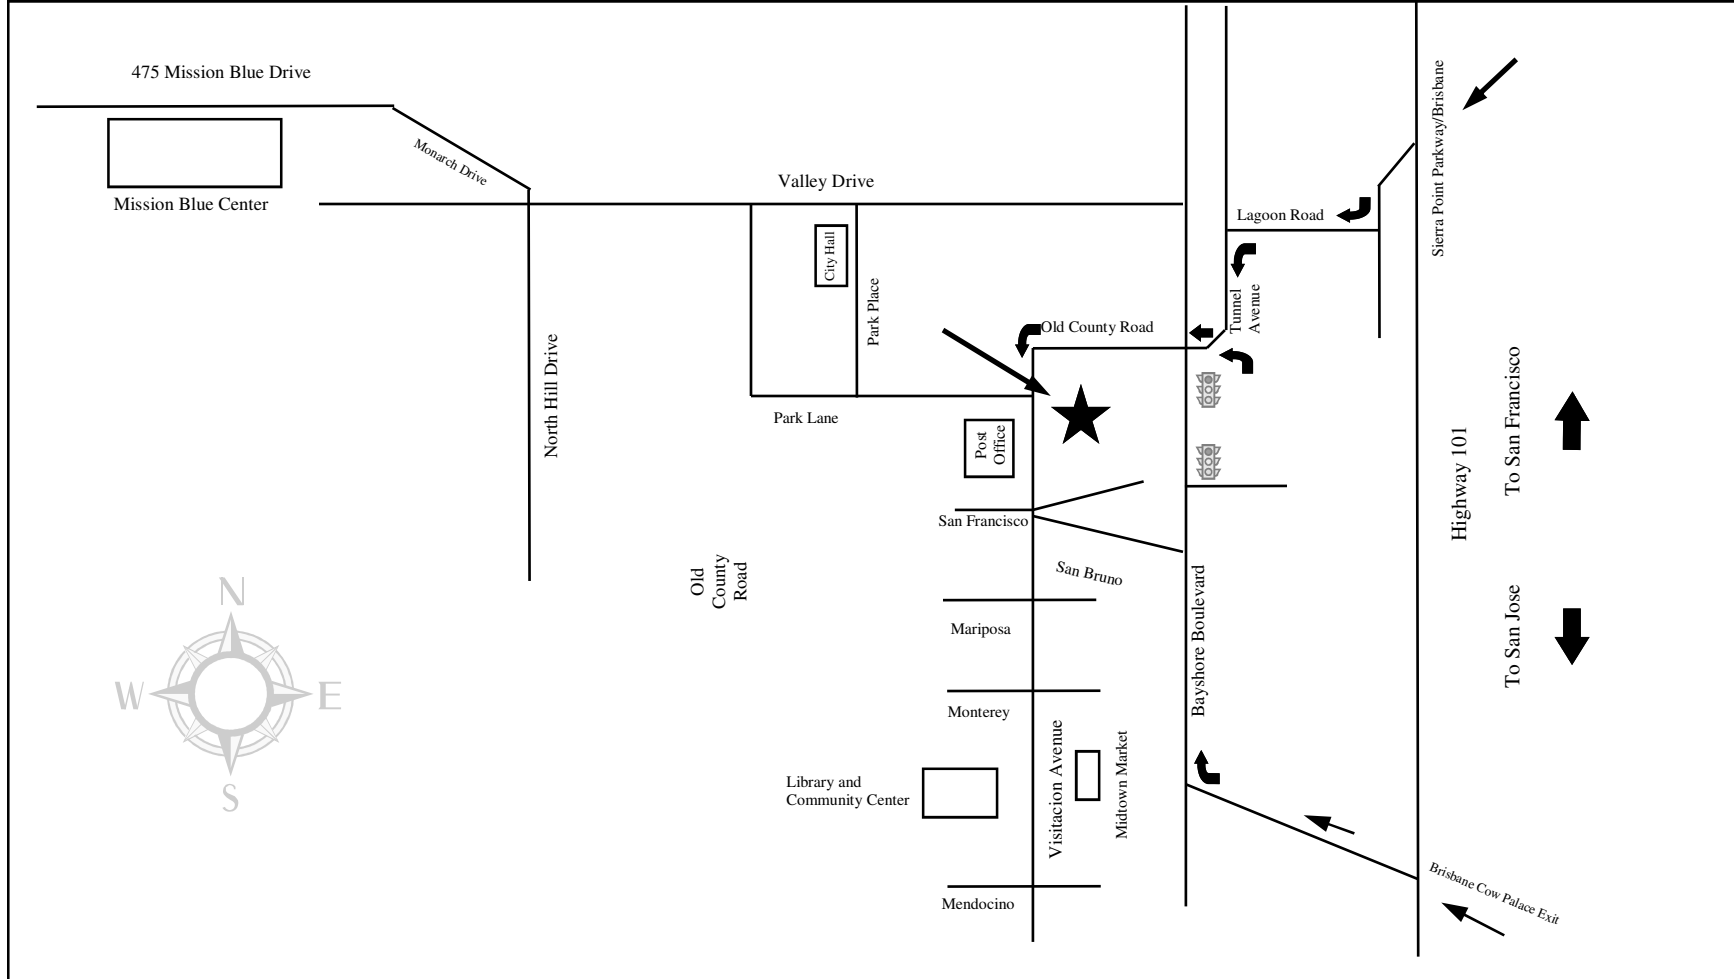

# Map to Brisbane Community Park 11 Old County Road, Brisbane, CA 94005

**From 101 North:** Take the Sierra Point/Brisbane Exit to Lagoon Road. Turn right on Lagoon Road. Turn left on Tunnel Avenue and go over the bridge. At the signal proceed straight onto Old County Road following it to the five way stop. The park is on the left at the corner of Old County Road and San Francisco Avenue.

**From 101 South:** Take the Brisbane/Cow Palace Exit on to Bayshore Boulevard. At the second signal turn left onto Old County Road following it to a five way stop. The Park is on the left at the corner of Old County Road and San Francisco Avenue.